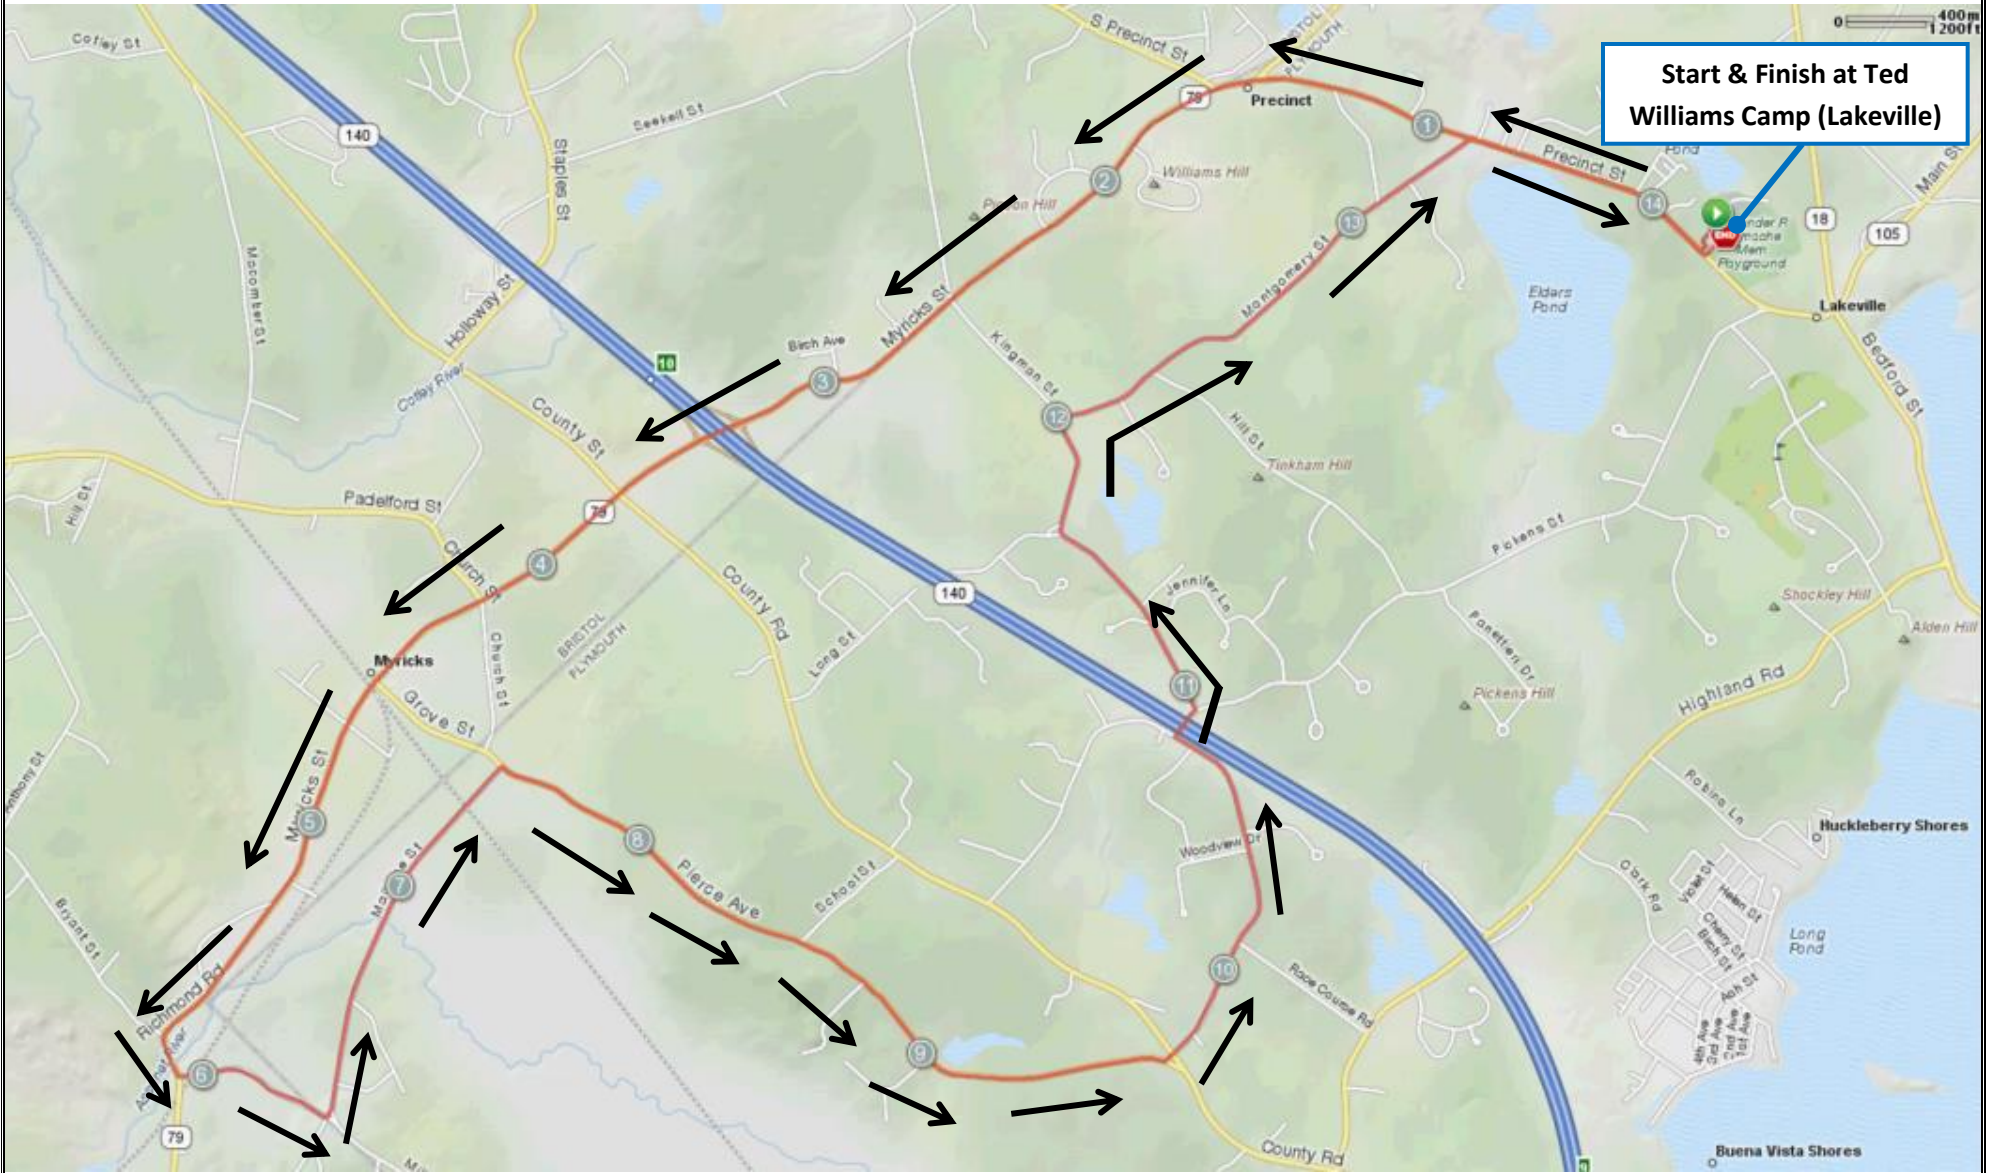

CRANBERRY TRIFEST SPRINT: Bike Course (14.2 miles)

Start & Finish at Ted Williams Camp (Lakeville)