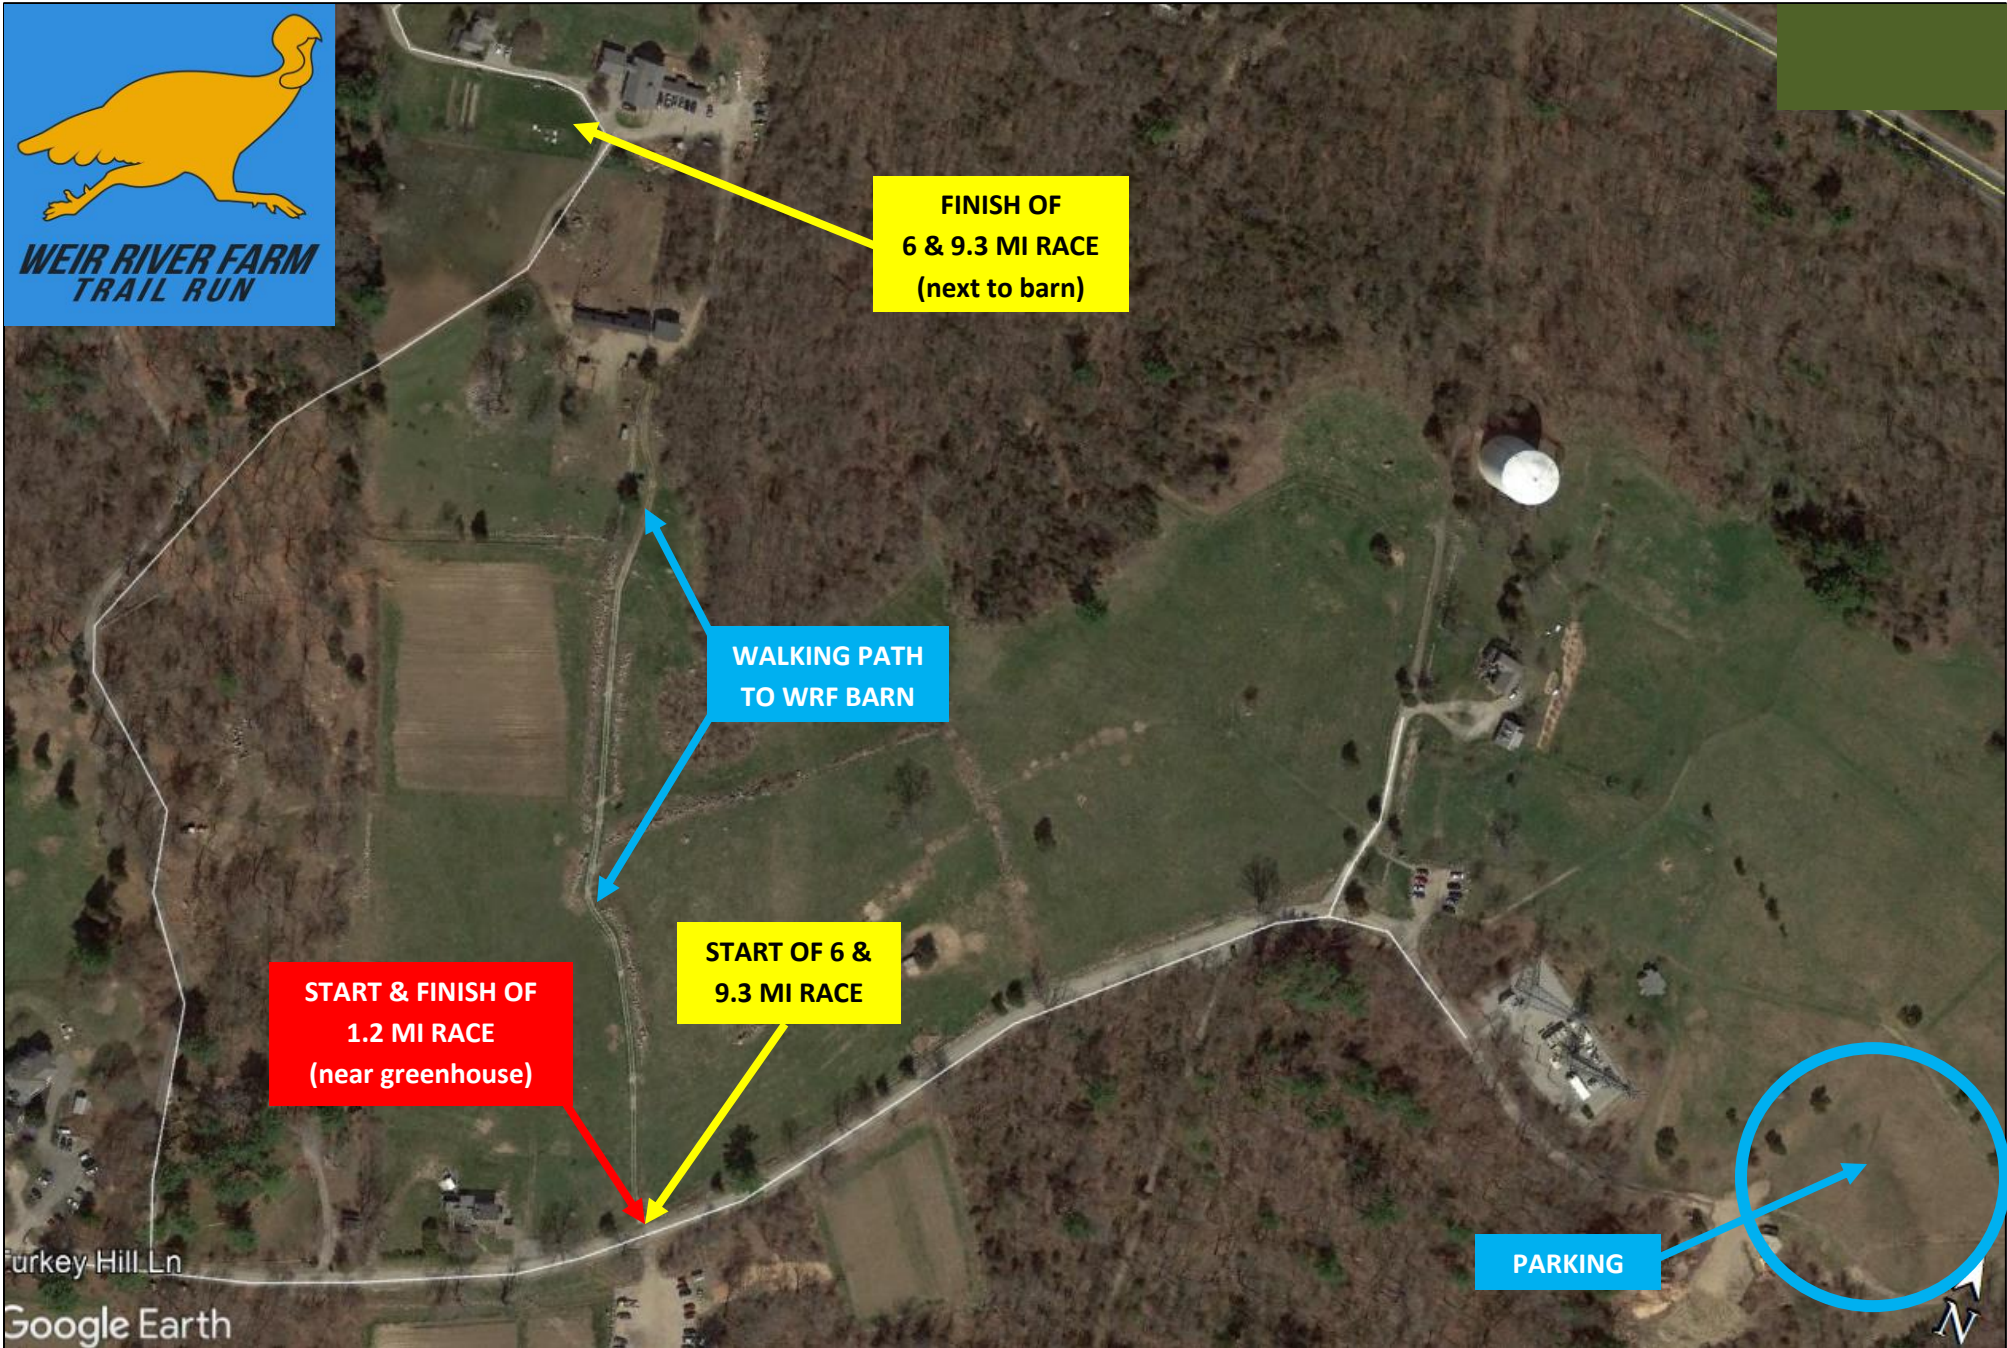

WEIR RIVER FARM TRAIL RACE: VENUE LOCATION MAP

**FINISH OF
6 & 9.3 MI RACE
(next to barn)**

**WALKING PATH
TO WRF BARN**

**START & FINISH OF
1.2 MI RACE
(near greenhouse)**

**START OF 6 &
9.3 MI RACE**

PARKING

Turkey Hill Ln
Google Earth